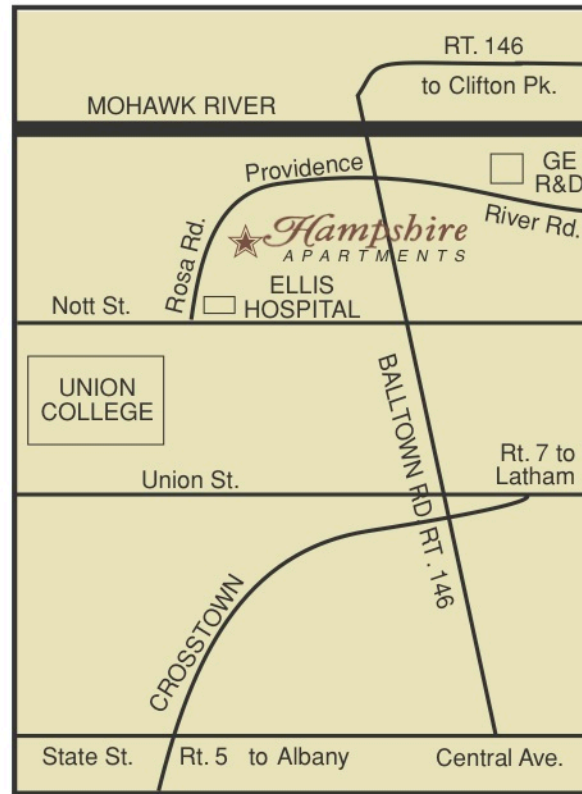

**Getting to Hampshire Apartments is easy.**

From the Northway: Take Rt. 7 West and bear right on Union St. Turn right on Balltown Rd. (Rt. 146) and proceed 2 miles. Turn left on Providence Ave. and proceed 3/4 mile. Hampshire Apartments is on your left.

From the New York State Thruway: Take I-890 to Exit 7 – Rt. 7 East (the Crosstown Connection). Turn left on Balltown Rd. (Rt. 146) and proceed 2 miles. Turn left on Providence Ave. and proceed 3/4 mile. Hampshire Apartments is on your left.

## A great location with the extras you want.

- A beautiful property situated in a pleasant residential neighborhood
- Sparkling swimming pool
- All buildings interconnected to a state-of-the-art fitness center
- Within walking distance of Union College, major medical centers, and outstanding shopping and dining
- Minutes from the Northway and NYS Thruway, on the CDTA bus line
- Short-term furnished suites available